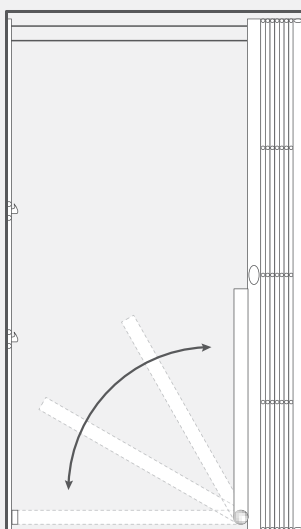

Clients that have made the right choice

Pasiguard® provides tough physical security to a wide range of properties.

- Banks
- Hospitals
- Shops
- Forex Bureaus
- Supermarkets
- Homes
- Embassies
- Factories
- Offices

"It is perfect for my shop window and door because it can be pulled right back out of sight when the shop is open, but everyone can see I have security when the shop is closed."

- Eunice Bangwa

TAILOR-MADE in GHANA

Pasiguard® is proudly made in Ghana from galvanised steel. We tailor your grille to any dimensions you require on site at our factory in Accra, with a minimum turn-around time.

LIFT UP TRACK

The grille runs along a track which lifts and folds back when open.

FACE FIXED

Against the opening

REVEAL FIXED

Within the opening

SWIVEL RETURN

When closed the stacked grilles can be swung round at a 90 degree angle out of sight

LEFT LOCK

CENTRE LOCK

RIGHT LOCK

MAKE THE RIGHT CHOICE.

sales@pasico.com | +233 (0)30 2664658/9 | www.pasico.com