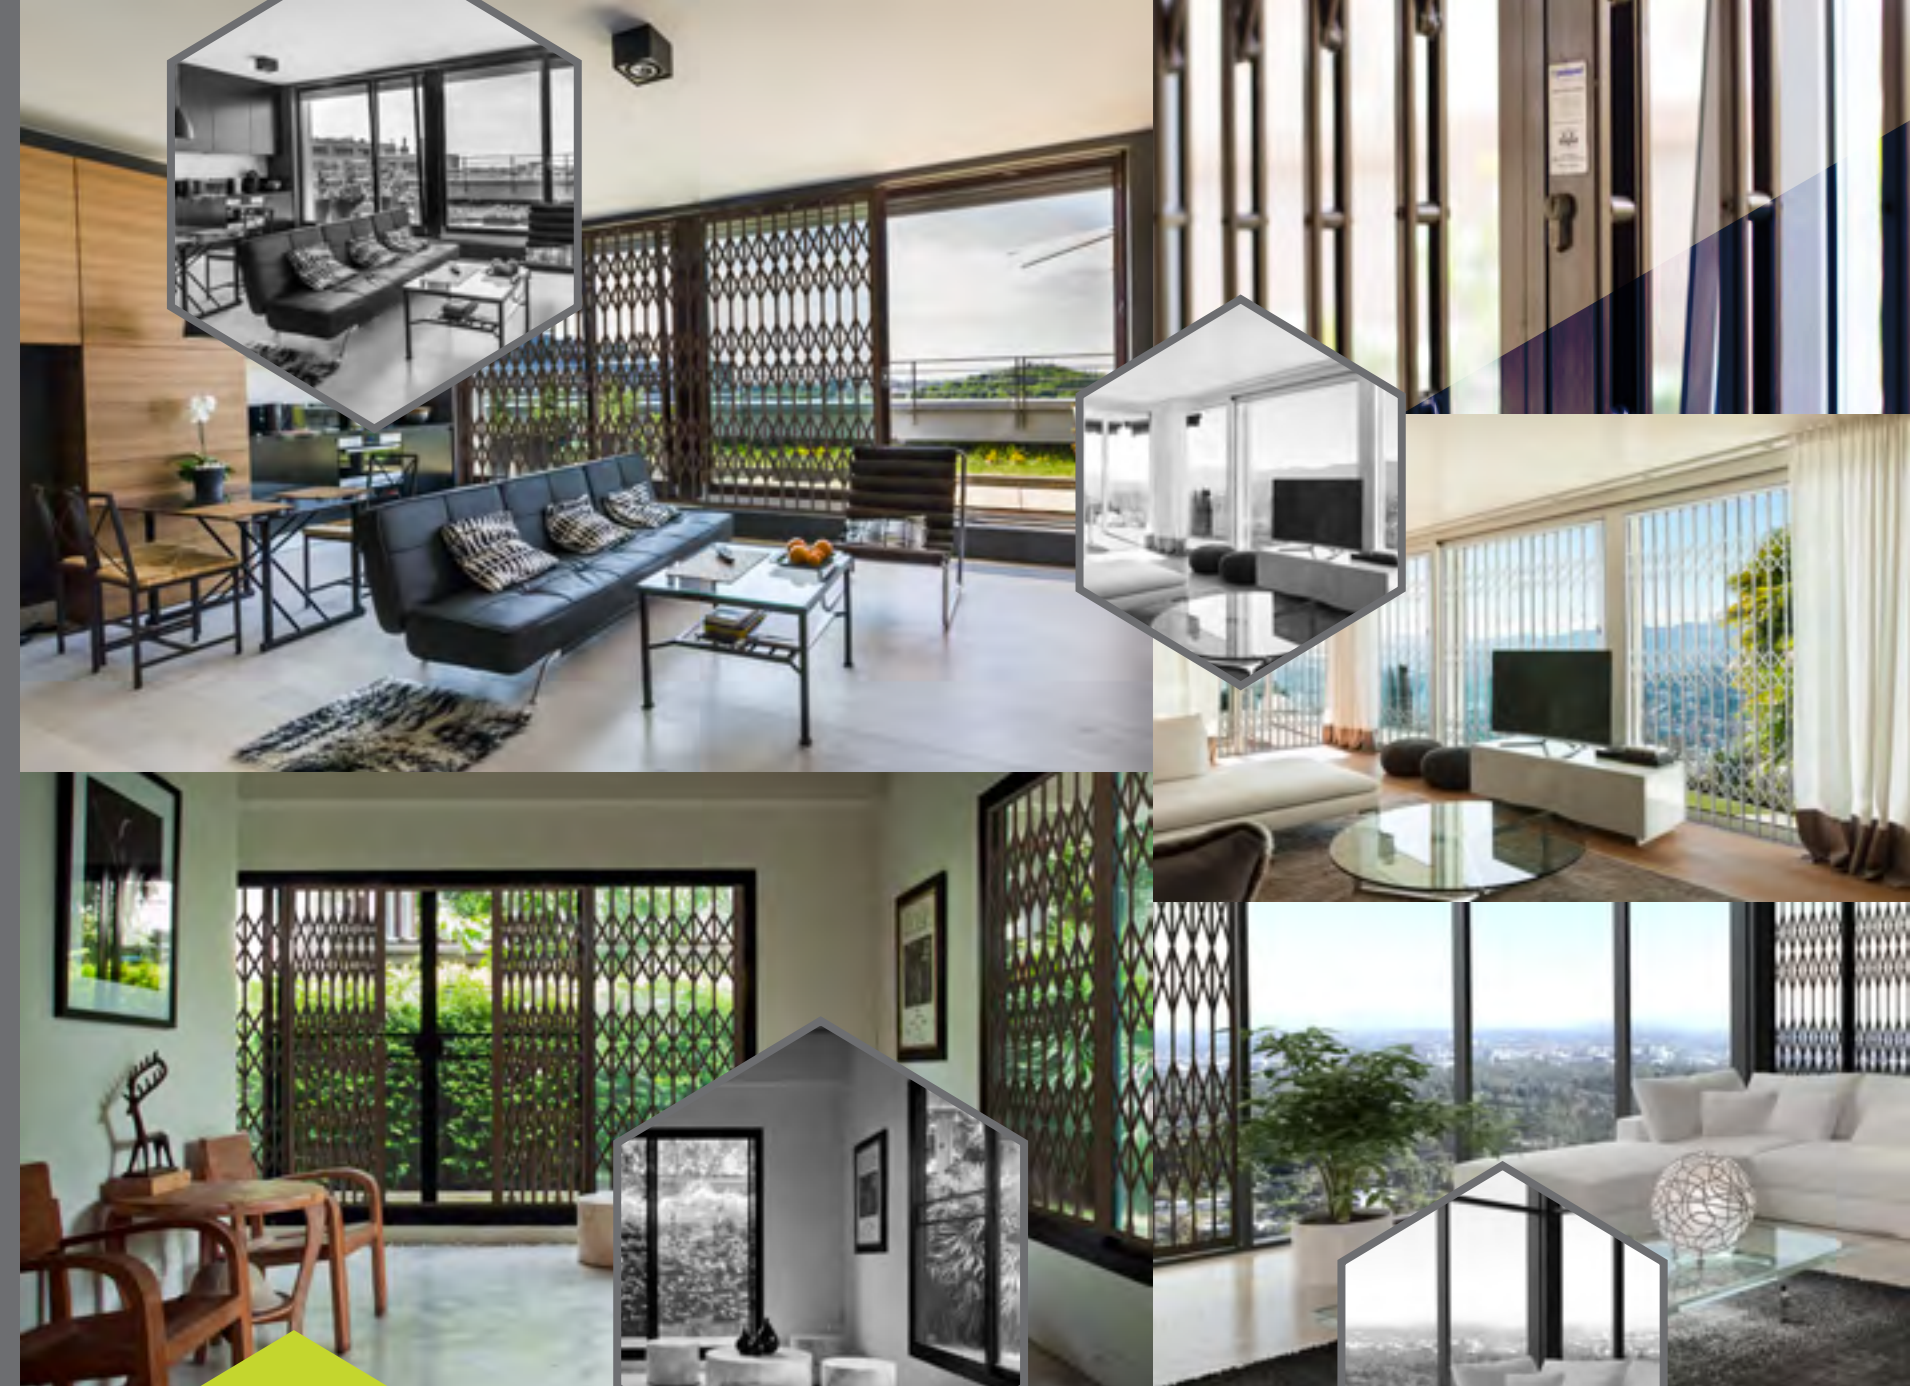

FULLY FRAMED

Your gate is only as strong as its frame. A Pasiguard® grille is fully framed by a heavy duty "u" channel steel frame. Uprights have nylon wheels in the bottom track for ease of use. Tamper-proofing is a priority of the design, and our gates have proved virtually impossible to breach.

THICKER STEEL

Pasiguard® is made of high quality galvanised steel which is corrosion resistant and has solid passivated (protective coating) steel rivets, and solid steel spacers ensuring additional protection.

GALVANISED

Pasiguard® uses galvanised steel for the majority of its components. Where other manufacturers use plastic, we use steel. What does galvanised mean? The steel is hot dip treated making it 100% rust and corrosion resistant.

DISCRETION

Because Pasiguard® is tailor-made for each opening, they fit perfectly. Whether fixed to the front of the opening or inside the opening, the grille stacks back to 15% of its size, and can be easily hidden behind a curtain when not in use.

PASIGUARD® IS THE TOUGHEST & HEAVIEST COLLAPSIBLE SECURITY GRILLE ON THE MARKET.

LPCB 1 or 2?

Unlike our competitors, ALL of Pasiguard®'s products are manufactured to LPCB Level 2. The UK's Loss and Prevention Certification Board is an international standard of safety and security quality. Pasiguard® is also the only collapsible grille to be certified by the Ghana Standards Board.